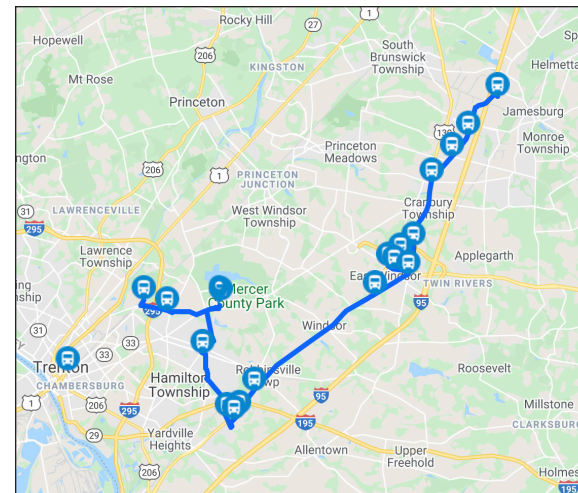

Visit [gmtma's interactive map](http://gmtma.org/interactive-map/) for the location of each stop at gmtma.org/interactive-map/

Route 130 Connection bus service can be found using Google Maps.

BUS SERVICE

Area	Timepoint	Bus Stops
Trenton — Hamilton	1	Trenton Transit Center *
	2	Hamilton Rail Station *
		Clover Square & Sloan Ave.
	3	MCCC-WW Campus **
Hightstown — East Windsor		Hamilton Plaza – ShopRite **
		Home Depot – Klockner Rd. **
	4	Hamilton Marketplace **
		Hamilton Business Center – Rt. 130
NEW		Hickory Corner & Mercer St.
	5	Rogers Ave. & Mercer St. ***
		Stockton St. & Dutch Neck Rd.
	6	East Windsor Town Center
		Princeton-Hightstown Rd. – by Bank ***
		Lanning Blvd. – after 1st drive
		East Windsor Village – between Target and other stores
		Princeton-Hightstown Rd. bus shelter ***
8A Businesses		Main St. & Old Cranbury Way
		Rt. 130 & Half Acre Rd.
	7	S. River Rd. & Prospect Plains Rd.
		S. River Rd. & Commerce Ct. / Lenox
	8	Barnes & Noble – Cranbury S. River Rd.