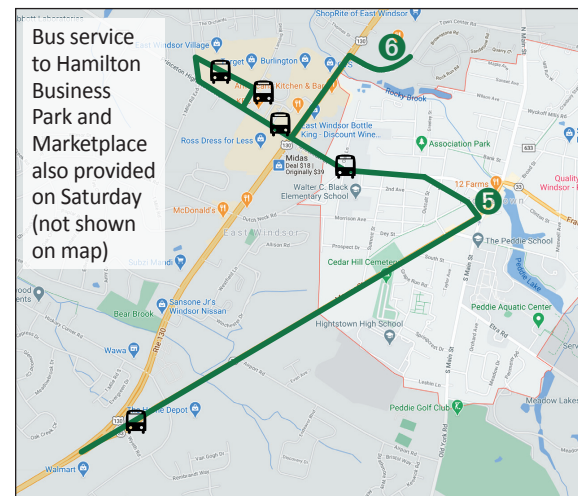

Policies:

- Please: No smoking - No eating/drinking - Remain seated while bus is in motion.
- No Service on Sundays and recognized holidays or the days that they are observed: New Year's Day, Memorial Day, 4th of July, Labor Day, Thanksgiving and Christmas Day.
- Route Deviation: Request for a route deviation (no more than .2 miles from the route), must be made by calling (609) 989-6827, Monday – Friday, 8:30-4:00; 24 hours in advance of desired service to be considered. Requests must be received by a representative, voice/e- mail requests will not be accepted.
- You may get on and off the bus along the route where it is allowed and safe to do so.

Mercer County Title VI, ADA Complaint Policy, ADA Reasonable Modification Policy and complaint form for ADA and Title VI, call (609) 989-6827 or online at: www.mercercounty.org/home/showdocument?id=14803.

Accessible:

- Buses are lift equipped
- Service animals and portable oxygen permitted onboard the bus.
- Timetables are available in alternative formats.

East Windsor-Hightstown & Saturday Route