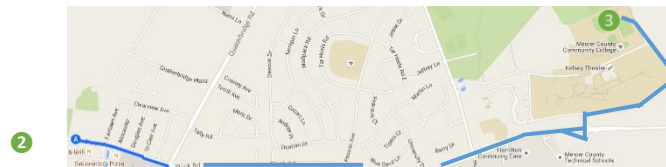

For route deviation, questions, comments, or to obtain a bus schedule, please call Mercer County @ (609) 989-6827 Monday-Friday 8:30-4:00 PM.

Please:

- No smoking, eating/drinking.
- Service animals and portable oxygen permitted onboard the bus.
- Timetable available upon request in alternative formats.

Transportation services provided by this agency are funded by the County of Mercer and NJ TRANSIT and Department of Human Services

ROUTE 130 AREA MAPS & TIMEPOINTS 8A WAREHOUSE EAST WINDSOR – HIGHTSTOWN

HAMILTON MARKETPLACE

TRENTON TRANSIT CTR.

MCCC-WEST WINDSOR CAMPUS – HAMILTON RAIL

MONDAY – SATURDAY

Serving:

- 8A WAREHOUSES
- EAST WINDSOR
- HIGHTSTOWN
- HAMILTON MARKETPLACE
- MCCC – WEST WINDSOR CAMPUS
- HAMILTON RAIL STATION
- TRENTON TRANSIT CENTER