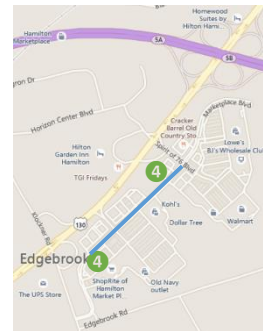

SOUTHBOUND

Town	Rte. 130	Stockton	Mercer	Hickory	Hamilton	Marketplace
Center Plaza	& Rte. 571	& Dutchcheck	& Rogers	Corner & Mercer	Business center	Chick-fil-A /Chilis
6	Estimated	Estimated	5	Estimated	Estimated	4
8:00	8:05	8:08	8:10	8:13	8:24	8:40
9:30	9:35	9:38	9:40	9:43	9:54	10:10
11:00	11:05	11:08	11:10	11:13	11:24	11:40
12:30	12:35	12:38	12:40	12:43	12:54	1:10
2:00	2:05	2:08	2:10	2:13	2:24	2:40
3:30	3:35	3:38	3:40	3:43	3:54	4:10

For route deviation, questions, comments, or to obtain a bus schedule, please call Mercer County @ (609) 989-6827 Monday-Friday 8:30-4:00 PM.

Please:

- No smoking, eating/drinking.
- Service animals and portable oxygen permitted onboard the bus.
- Timetable available upon request in alternative formats.

Transportation services provided by this agency are funded by the County of Mercer and NJ TRANSIT and Department of Human Services

ROUTE 130 AREA MAPS & TIMEPOINTS 8A WAREHOUSE EAST WINDSOR – HIGHTSTOWN

HAMILTON MARKETPLACE

TRENTON TRANSIT CTR.

MCCC-WEST WINDSOR CAMPUS – HAMILTON RAIL

MONDAY – SATURDAY

Serving:

- 8A WAREHOUSES
- EAST WINDSOR
- HIGHTSTOWN
- HAMILTON MARKETPLACE
- MCCC – WEST WINDSOR CAMPUS
- HAMILTON RAIL STATION
- TRENTON TRANSIT CENTER