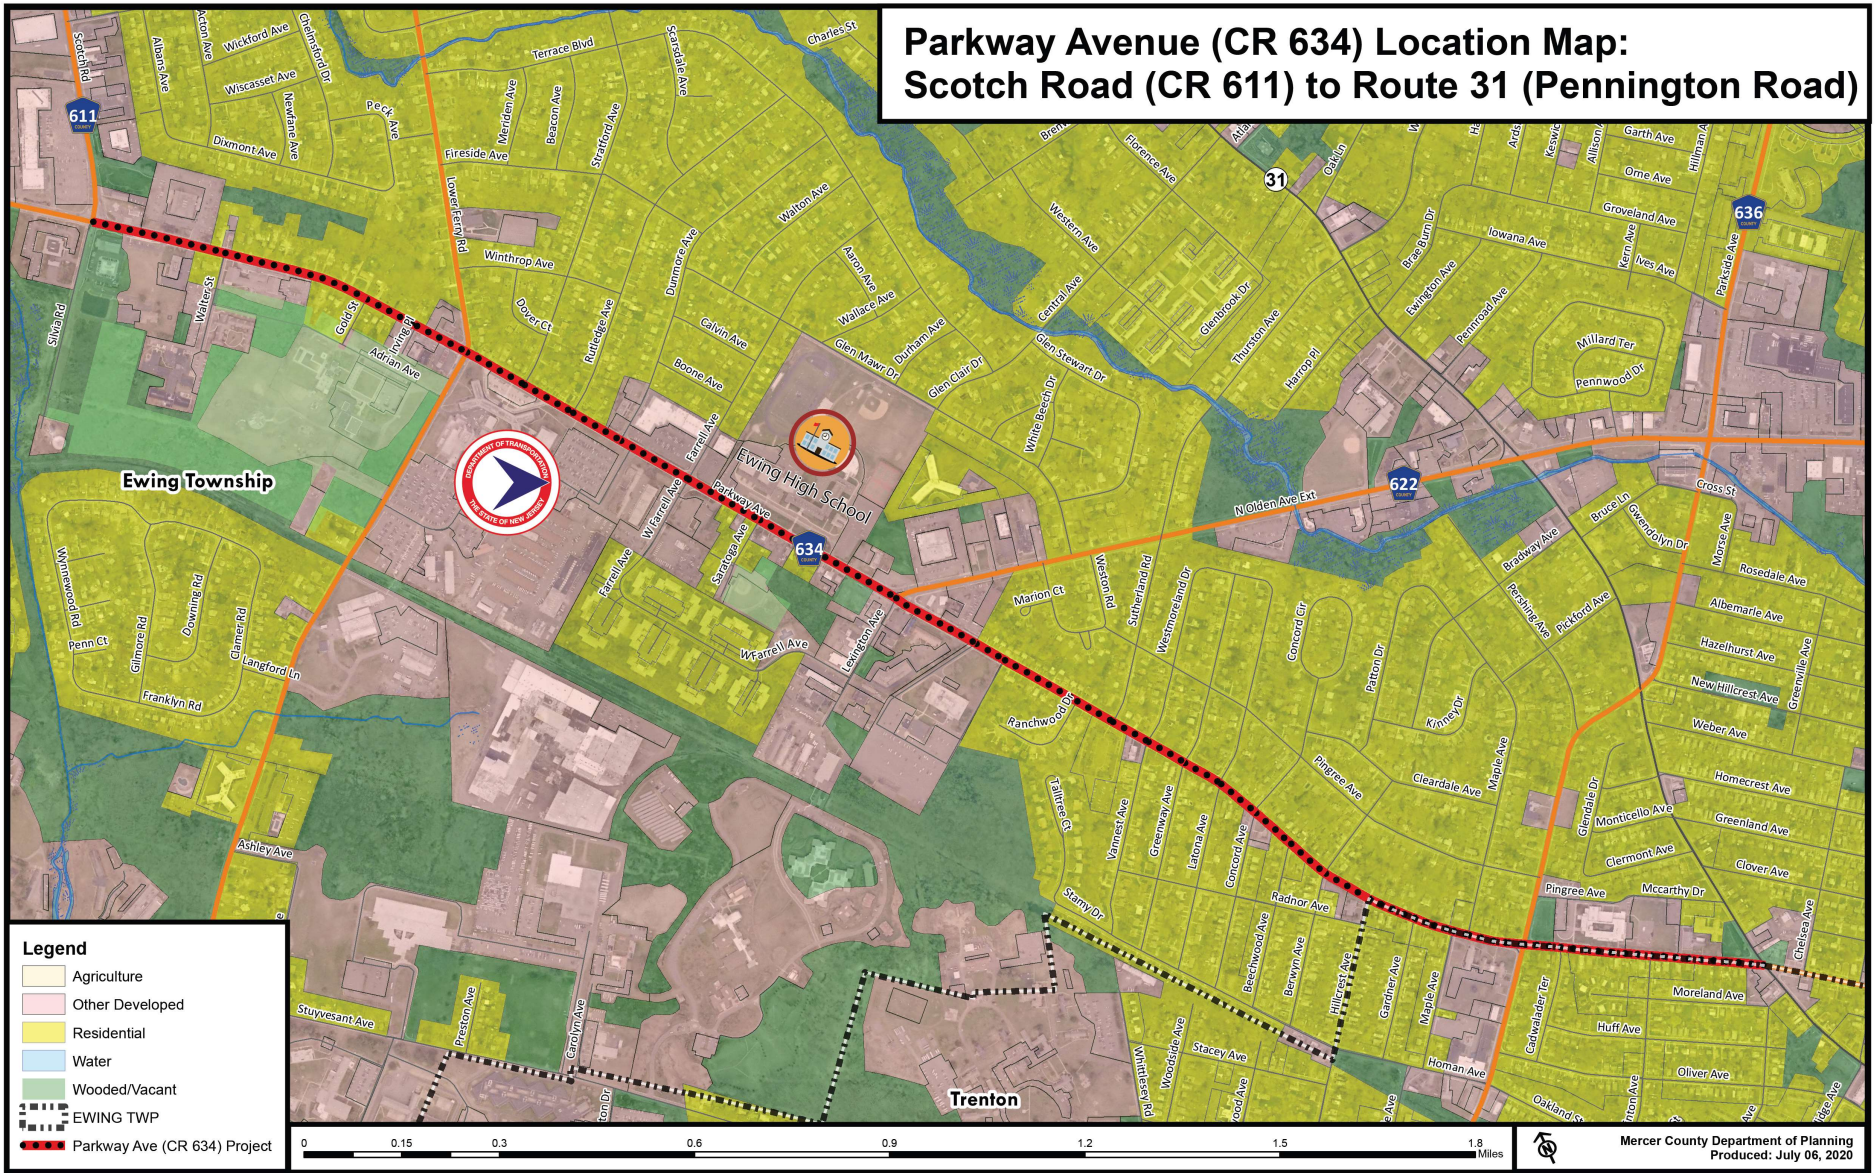

Parkway Avenue (CR 634) Location Map: Scotch Road (CR 611) to Route 31 (Pennington Road)

Legend

- Agriculture
- Other Developed
- Residential
- Water
- Wooded/Vacant
- EWING TWP
- Parkway Ave (CR 634) Project