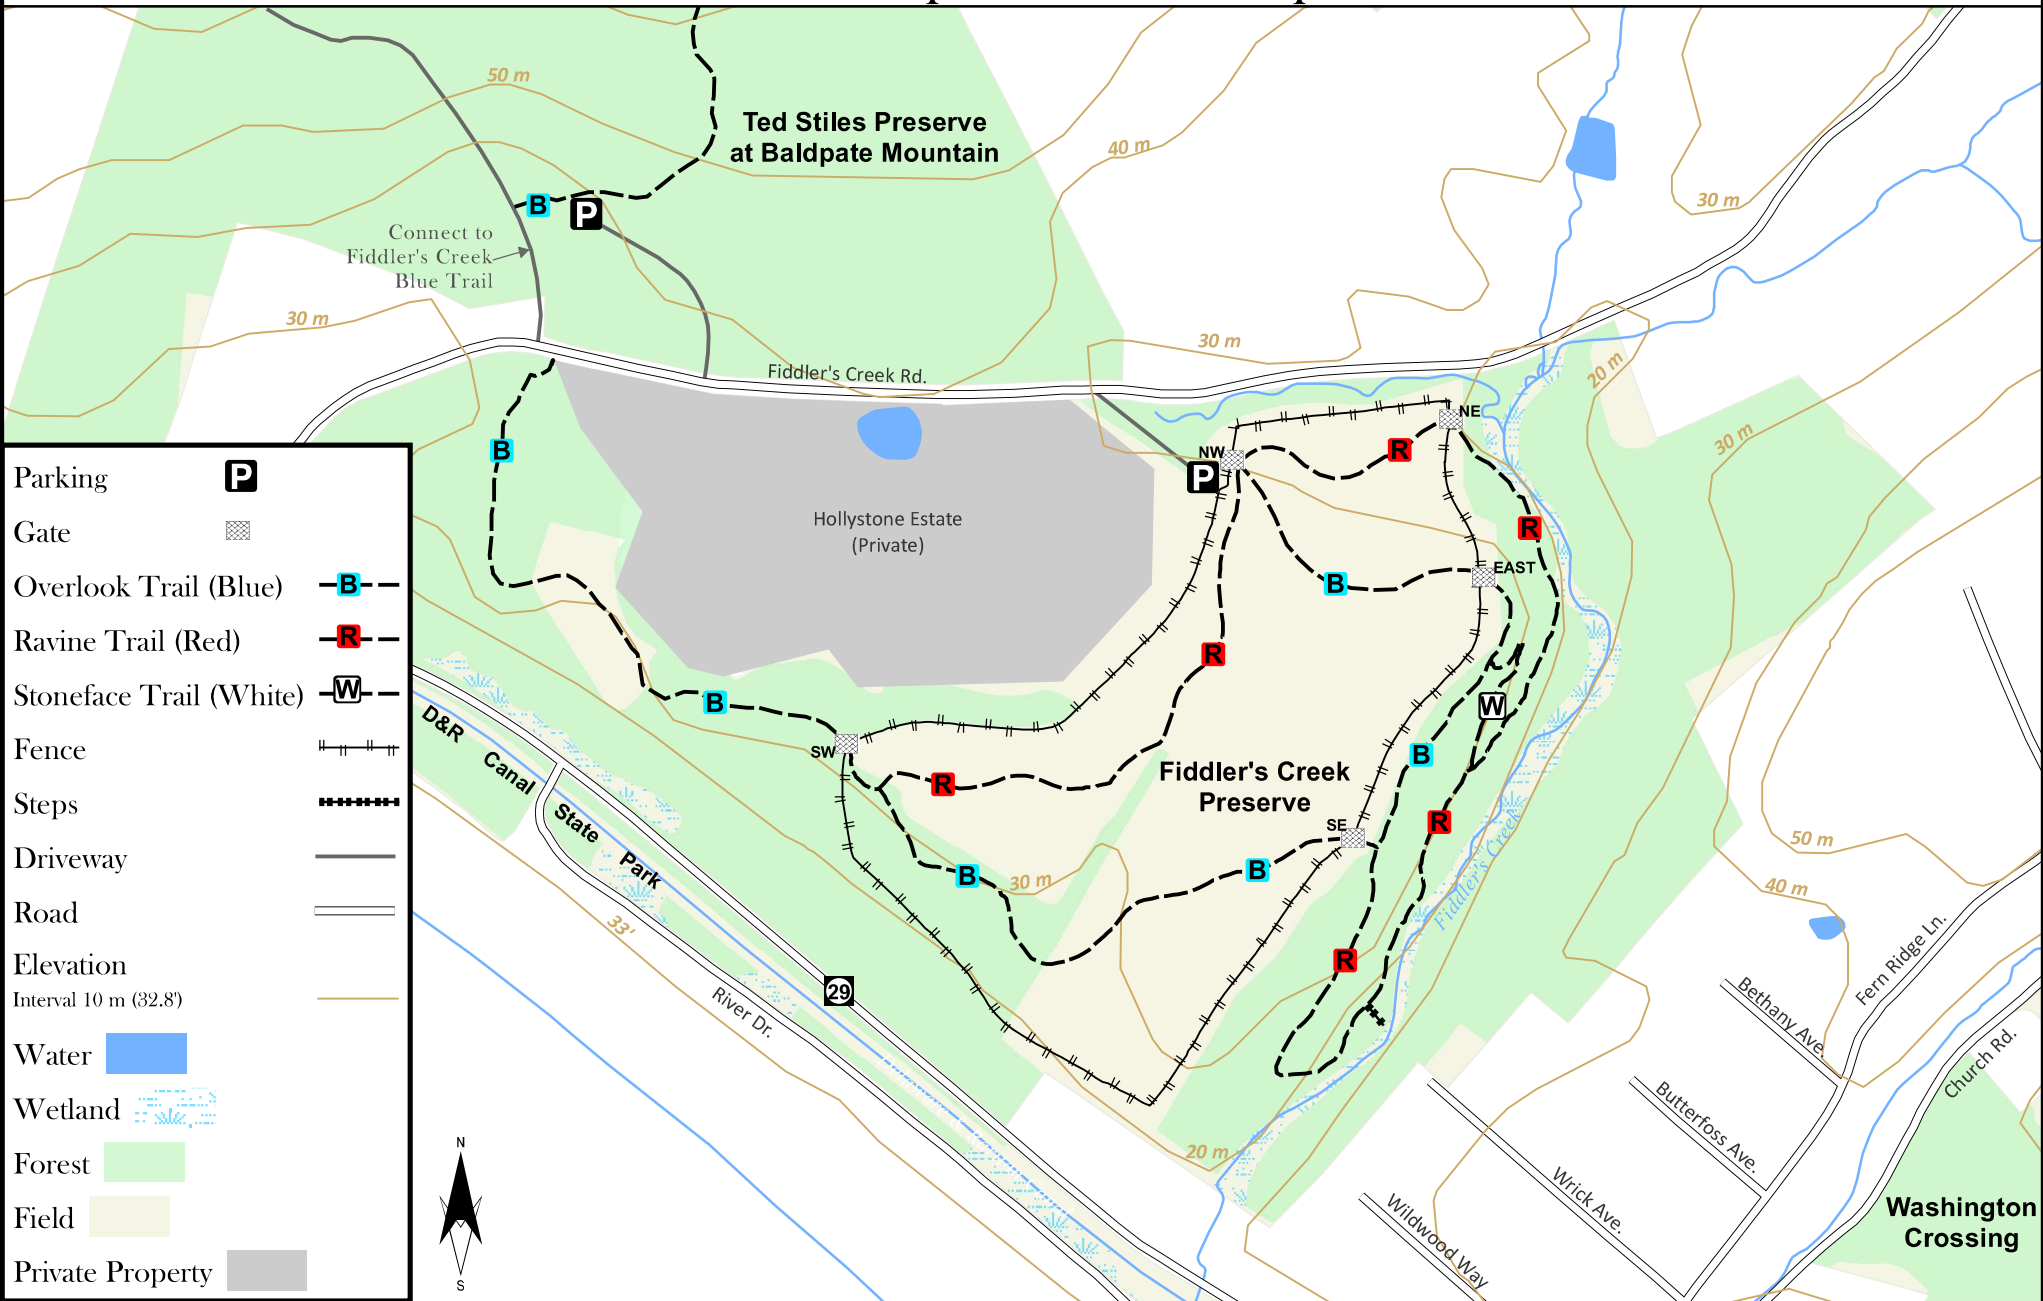

www.njtrails.org

Fiddler's Creek Preserve Hopewell Township

0 1,000 2,000 3,000 4,000 5,000 Feet

0 0.2 0.4 0.6 0.8 Miles

(c) NJ Trails Association, 2013. Cartography and trail data by D&R Greenway Land Trust 6/05/13. Other data acquired from NJDEP and NJDOT. This map was developed using New Jersey Department of Environmental Protection Geographic Information System digital data, but this secondary product has not been verified by NJDEP and is not state-authorized.